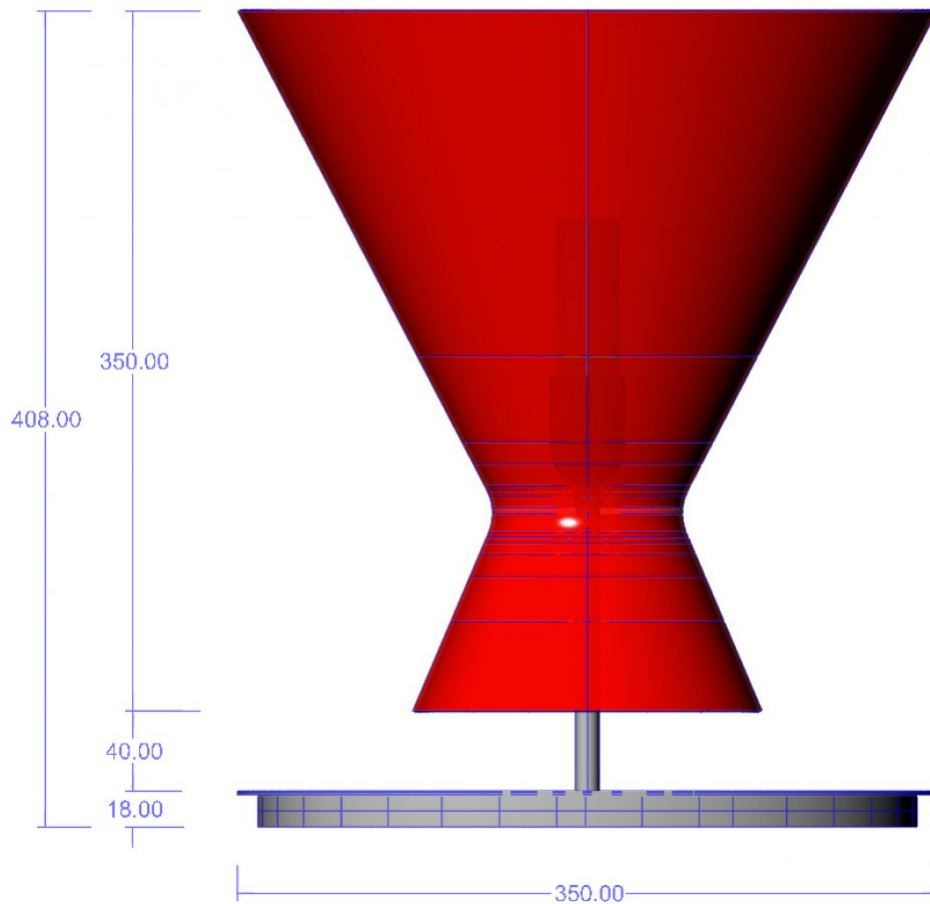

TABLE LAMP - HOTEL LIGHTING

Cod: Bespoke D#007

Project for a table lamp, wall sconce and suspension lamp for the Expo exhibition in Milan designed by Studio Marco Piva - Milan.

Product code
Bespoke D#007

Dimensions

Net Weight

Collection
Bespoke

Designer
Marco Piva Arch.

Featured Product
Bespoke D#007