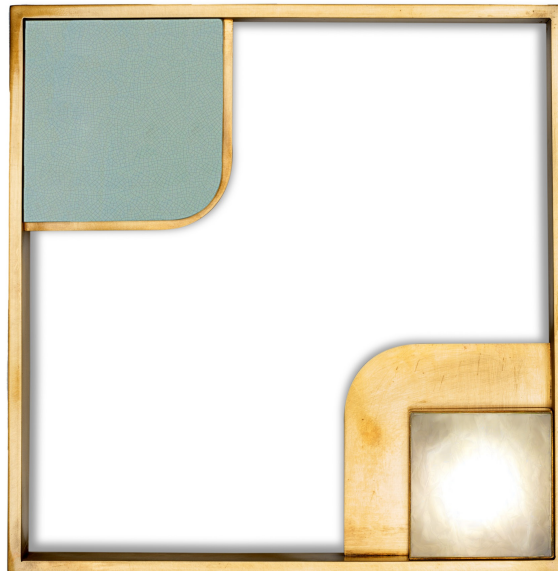

MARIONI

SUNSET - SMALL WALL LAMP

Cod: 02910A

Eclectic wall light, brushed brass frame structure and decorative element. Led light source with ice effect polycarbonate diffuser.

It can be mounted on the wall alone or in several creative and always different compositions, giving life to dynamic and colorful spaces, and transforming a technical solution into true design.

Ceramic available in different finishes and colors.

The wall lamps of the Notorious collection feature a sleek design, top quality construction details, wide range of finishes so they are particularly suitable to be inserted in the most fascinating residential and hospitality projects.