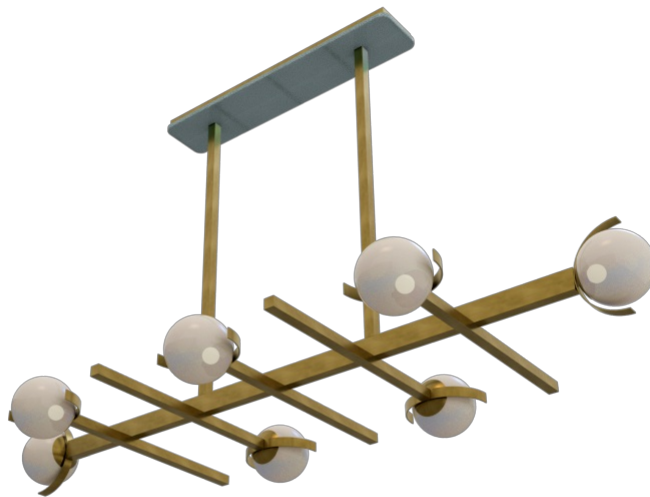

MARIONI

GRETA - 7-LIGHT SUSPENSION

Cod: 02971

Greta 7-light horizontal brass suspension with decorative ceramic plate and etched glass spheres. Available in different color combinations. Upon request stem height can be customized.

The pendant lighting of the Notorious collection, due to their construction quality, extreme refinement in details and stylistic rigor, are suitable for use in the most fascinating residential and hospitality projects.

Product code
02971

Dimensions
H.80xL.155xP.59 cm - H.31.4xW.61xD.23.2 in

Net Weight
15 kg - 33 lbs

Materials related to the product
Metallic finishes - Ceramic finishes

3D Model
Available

Collection
Notorious

Designer
La Récréation

Featured Product
02971 TS 12
Fin. su Metallo/Metallic fin.:
TS Ottone spazzolato/*Brushed brass*
Fin. su Ceramica/Ceramic fin.:
G7-12 Craquelé Celadon

Electrict Fitting
7 x G9 Led 10W