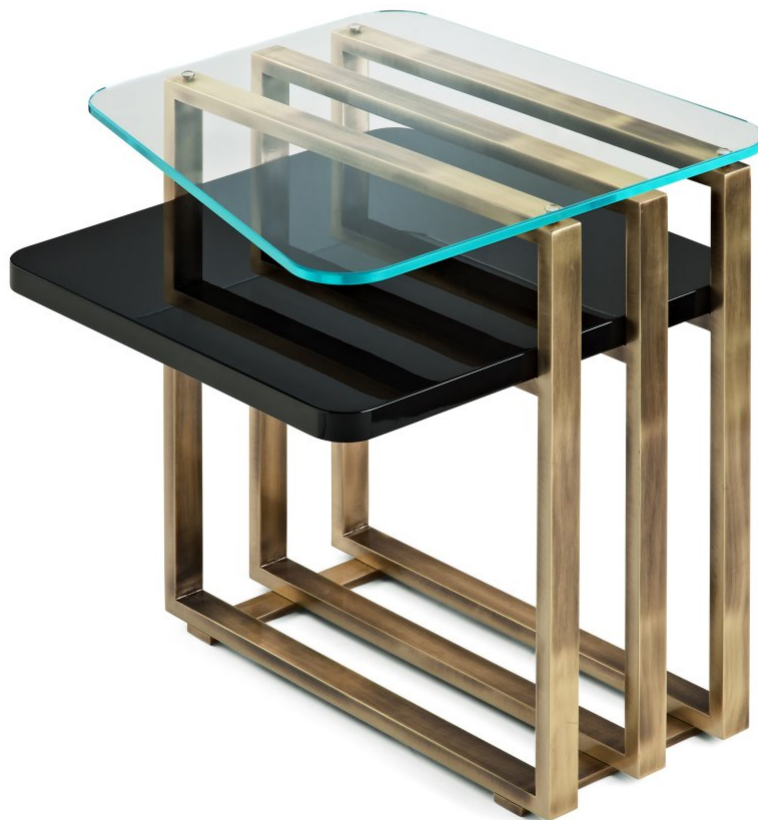

PALM - SQUARE SIDE TABLE

Cod: 02963

Palm square side table with lacquered wood shelf, brushed brass structure and extra-clear glass top. Available in different color and material combinations.

Discover the infinite variations of decoration and customization that we make available for your projects. The side tables of the Notorious collection have been designed with the intention of offering a refined and demanding clientele exclusive proposals that arise from the perfect mix of refinement of materials and deep knowledge of craftsmanship.

Product code
02963

Dimensions
H.65xL.60xP.60 cm - H.25.5xW.23.6xD.23.6 in

Net Weight
28 kg - 61.7 lbs

Materials related to the product
Wood finishes - Metallic finishes - Glasses

3D Model
Available

Collection
Notorious

Designer
La Récréation

Featured Product
02963 N4 00
Fin. su Metallo/Metallic fin.:
TS Ottone spazzolato/*Brushed brass*
Fin. su Ceramica/Ceramic fin.:
G7-12 Craquelè Celadon 01-02 Nero
Fin. su Legno/Wood fin.:
N4 Nero laccato lucido/*Nero glossy lacquered*