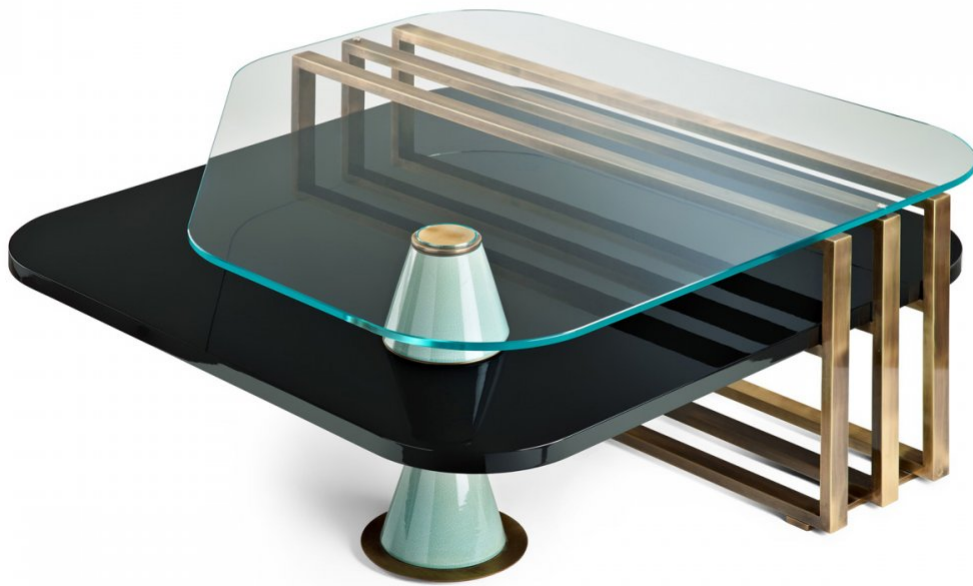

MARIONI

PALM - SQUARE COFFEE TABLE

Cod: 02962

Palm square coffee table with lacquered wood shelf, brushed brass structure, two-color glazed ceramic supports and extra-clear glass top. Available in different material combinations.

Discover the infinite variations of decoration and customization that we make available for your projects. The coffee tables of the Notorious collection have been designed with the intention of offering a refined and demanding clientele exclusive proposals that arise from the perfect mix of refinement of materials and deep knowledge of craftsmanship.

Product code
02962

Dimensions
H.50xL.120xP.120 cm - H.19.6xW.47.2xD.47.2 in

Net Weight
90 kg - 198,4 lbs

Materials related to the product
Woods - Metals - Glasses - Glazes

3D Model
Available

Collection
Notorious