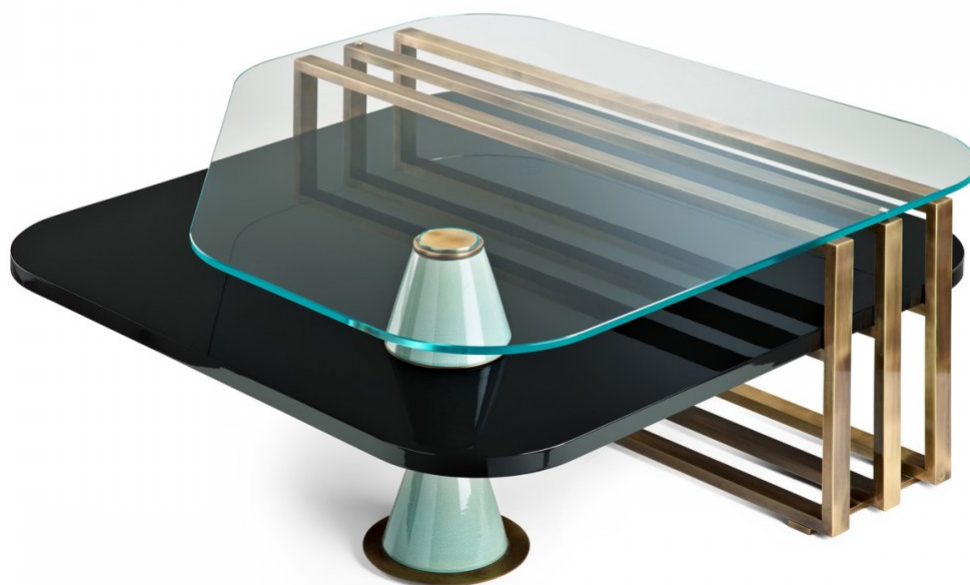

# MARIONI

---

## PALM - SQUARE COFFEE TABLE

Cod: 02962

Palm square coffee table with lacquered wood shelf, brushed brass structure, two-color glazed ceramic supports and extra-clear glass top. Available in different material combinations.

## Dimensions

H.50xL.120xP.120 cm - H.19.6xW.47.2xD.47.2 in