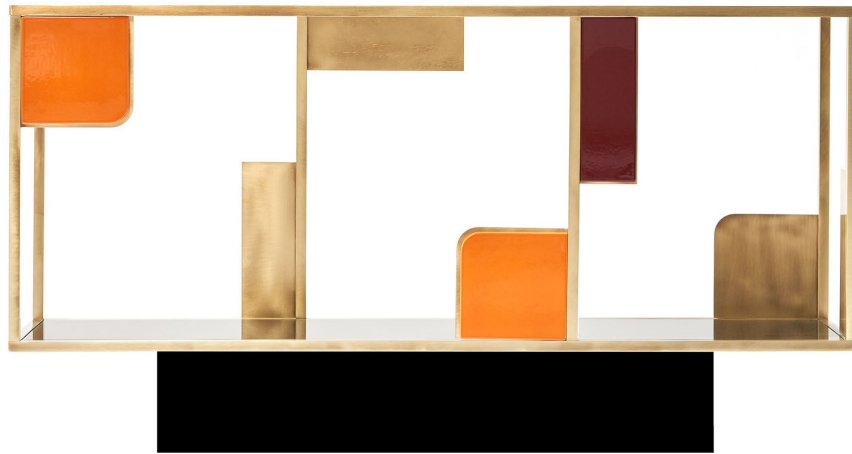

MARIONI

SUNSET - CONSOLE TABLE

Cod: 02916

Console table with brass structure and decorative elements in glazed ceramic. Extra clear glass top and bronzed mirror on the bottom. Black lacquered wooden base. It is part of the Sunset series which also includes lighting fixtures. On request it is possible to change the dimensions of the console table and the colors of the ceramic tiles.

There are many proposals by Marioni for the console tables of the Notorious collection. Whether we have a metal structure, glass or marble tops, decorative elements in wood or ceramic, all of them perform the task for which they were designed: to give every room a touch of class and timeless elegance.

Net Weight
70 kg - 154,3 lbs

Materials related to the product
Wood finishes - Metallic finishes - Glasses -
Ceramic finishes

3D Model
Available

Collection
Notorious

Designer
La Récréation

Featured Product
02916 TS 02
Fin. su Metallo/*Metallic fin.:*
TS Ottone spazzolato/*Brushed brass*
Fin. su Ceramica/*Ceramic fin.:*
01-09 Rosso Sangue - 01-46 Arancio
Fin. su Legno/*Wood fin.:*
N4 Nero laccato lucido/*Nero glossy lacquered*
Specchio/*Mirror:*
Specchio bronzato/*Bronzed mirror*