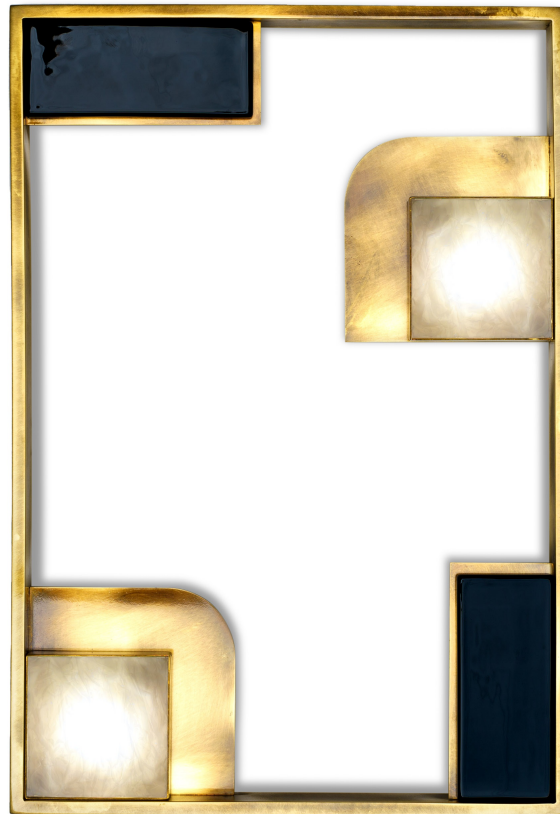

MARIONI

SUNSET - MEDIUM WALL LAMP

Cod: 02911A

Eclectic wall light, brushed brass frame structure and decorative element glazed ceramic. Led light sources with ice effect polycarbonate diffusers.

It can be mounted on the wall alone or in several creative and always different compositions, giving life to dynamic and colorful spaces, and transforming a technical solution into true design.

Ceramic available in different finishes and colors.

The wall lamps of the Notorious collection feature a sleek design, top quality construction details, wide range of finishes so they are particularly suitable to be inserted in the most fascinating residential and hospitality projects.