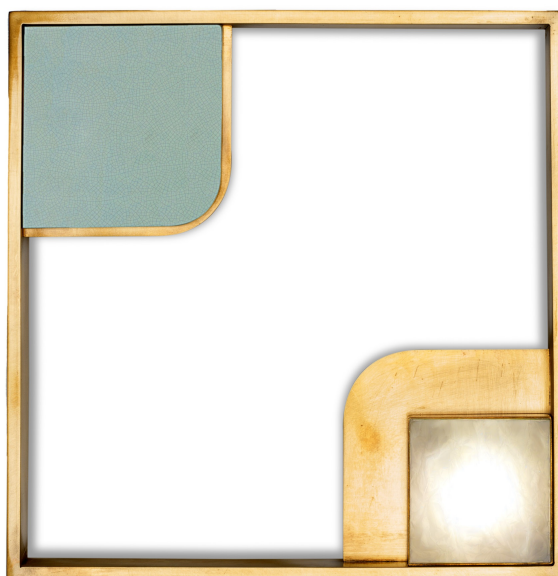

MARIONI

SUNSET - SMALL WALL LAMP

Cod: 02910A

Eclectic wall light, brushed brass frame structure and decorative element. Led light source with ice effect polycarbonate diffuser.

It can be mounted on the wall alone or in several creative and always different compositions, giving life to dynamic and colorful spaces, and transforming a technical solution into true design.

Ceramic available in different finishes and colors.

The wall lamps of the Notorious collection feature a sleek design, top quality construction details, wide range of finishes so they are particularly suitable to be inserted in the most fascinating residential and hospitality projects.