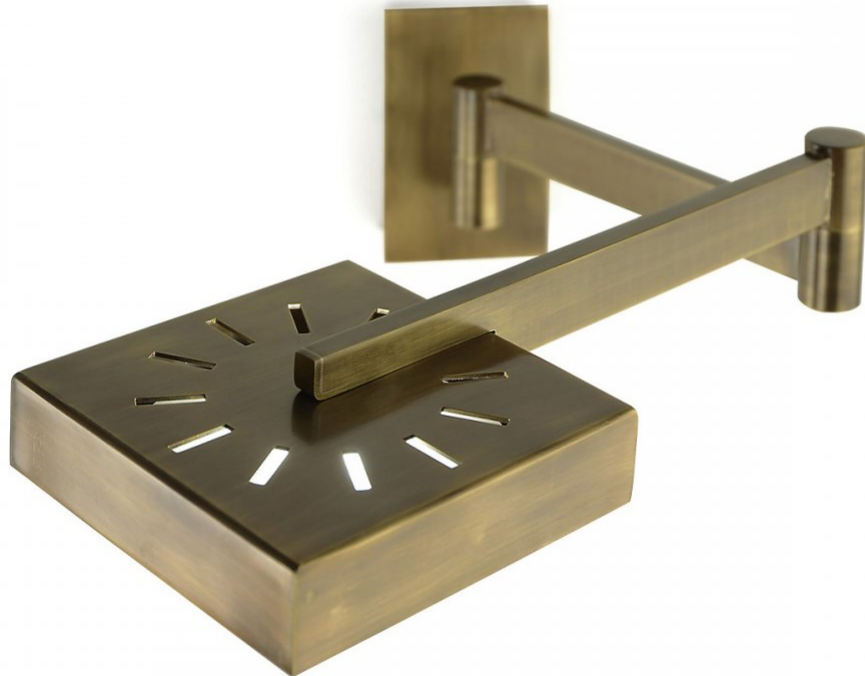

MARIONI

CECILE - LARGE WALL LAMP WITH TWO JOINTS

Cod: 02804G/2

Adjustable large Cecile brass wall lamp with polycarbonate diffuser frosted effect.

The wall-mounted lighting fixtures of the Notorious collection, due to their construction quality, extreme refinement in details and stylistic rigor, are suitable for use in the most fascinating residential and hospitality projects.

Product code
02804G/2

Dimensions
H.15xL.20xP.86 cm - H.5.9xW.7.8x33.8 in

Net Weight
2,5 kg - 5,5 lbs

Materials related to the product
Metallic finishes

3D Model
Available

Collection
Notorious

Designer
Studio 63

Featured Product
02804G/2 TS 00
Fin. su Metallo: /Metallic fin.:
TS Ottone spazzolato / *Brushed brass*

Electric Fitting
1 x Led 10W

MARIONI s.r.l.

Via G.Giusti 199, 50041 Calenzano - Firenze - Italy

Ph. +39-0558879346 E-mail marioni@marioni.it