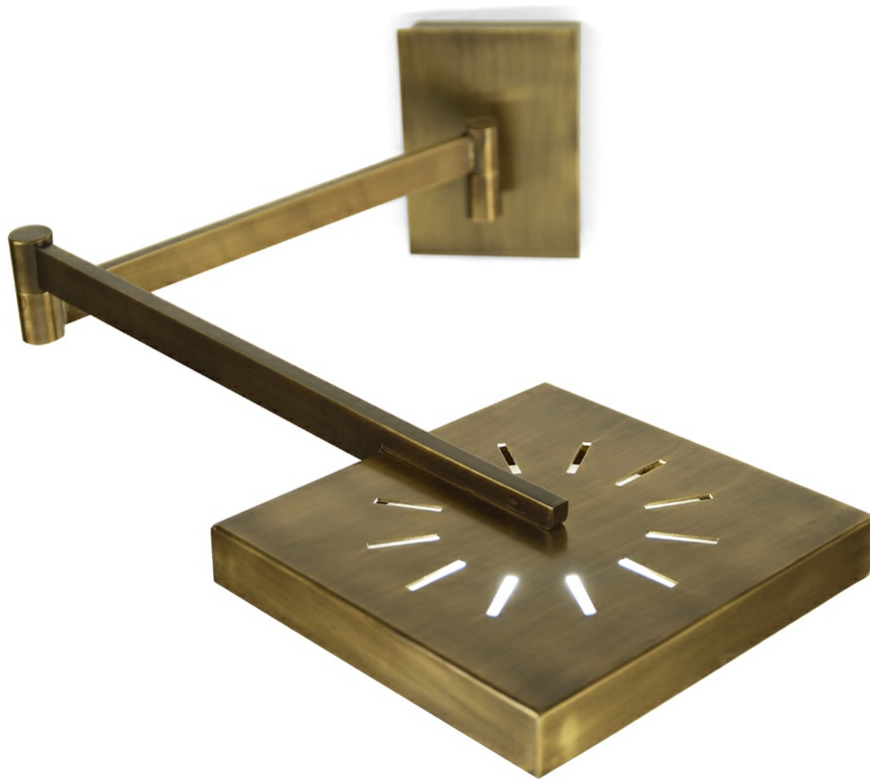

MARIONI

CECILE - WALL LAMP WITH TWO JOINTS

Cod: 02804/2

Adjustable Cecile brass wall lamp with Polycarbonate diffuser frosted effect.

The wall-mounted lighting fixtures of the Notorious collection, due to their construction quality, extreme refinement in details and stylistic rigor, are suitable for use in the most fascinating residential and hospitality projects.

Product code
02804/2

Dimensions
H.11xL.13xP.57 cm - H.44.3x5.1xD.22.4 in

Net Weight
1,9 kg - 4,1 lbs

Materials related to the product
Metallic finishes

3D Model
Available

Collection
Notorious

Designer
Studio 63

Featured Product
02804/2 TS 00
Fin. su Metallo:/Metallic fin.:
TS Ottone spazzolato/*Brushed brass*

Electric Fitting
1 x Led 10W

MARIONI s.r.l.

Via G.Giusti 199, 50041 Calenzano - Firenze - Italy

Ph. +39-0558879346 E-mail marioni@marioni.it