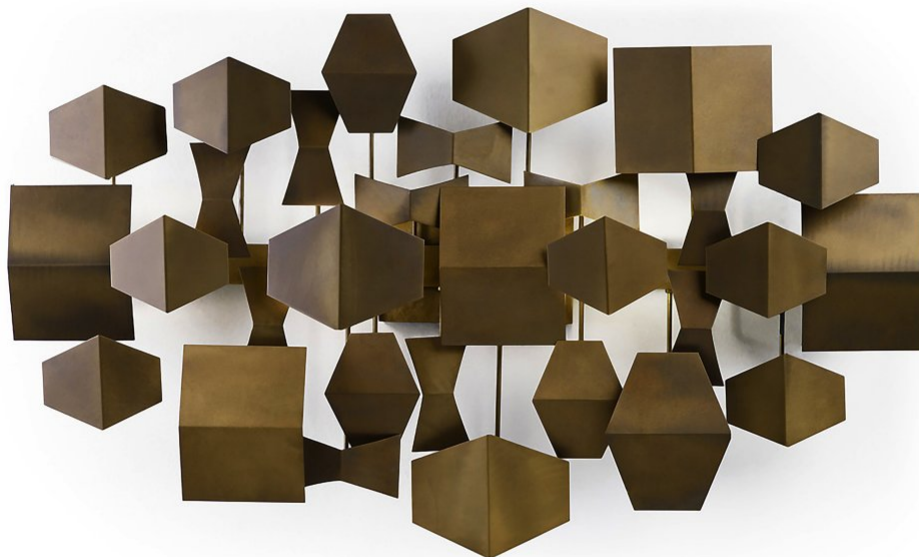

MARIONI

RANDOM - WALL LAMP

Cod: 02268

Random brass wall light with direct/indirect Led diffusion. Available in different finishes and made to measure. It can be mounted either vertically and horizontally.

Product code
02268

Dimensions
H.70xL.110xP.18 cm - H.27.5xW.43.3xD.7 in

Net Weight
9 kg - 19,8 lbs

Materials related to the product
Metals

3D Model
Available

Collection
Concept

Designer
Marioni LAB

Featured Product
02268TB-00