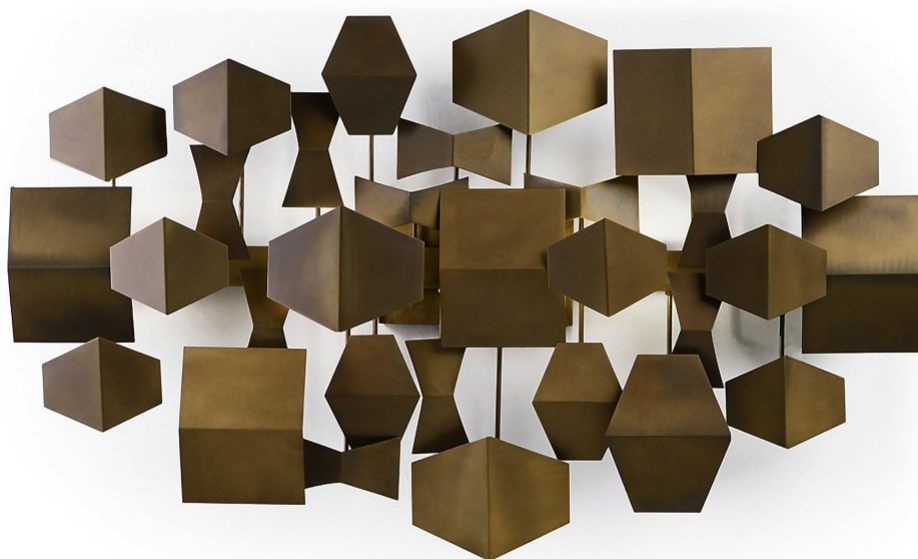

MARIONI

RANDOM - WALL LAMP

Cod: 02268

Random brass wall light with direct/indirect Led diffusion. Available in different finishes and made to measure. It can be mounted either vertically and horizontally.

Product code
02268

Collection
Concept

Dimensions
H.70xL.110xP.18 cm - H.27.5xW.43.3xD.7 in

Designer
Marioni LAB

Net Weight
9 kg - 19,8 lbs

Featured Product
02268 TB 00

Materials related to the product
Metallic finishes