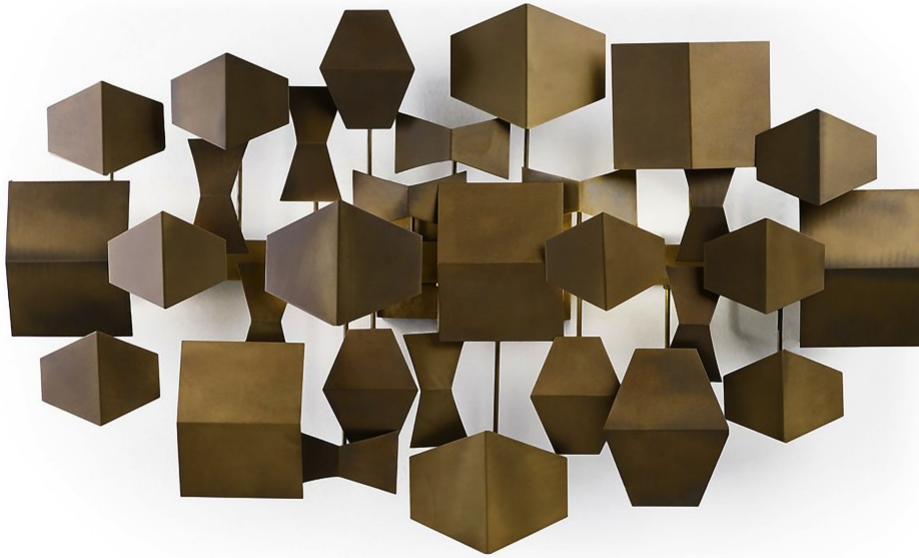

MARIONI

RANDOM - WALL LAMP

Cod: 02268

Random brass wall light with direct/indirect Led diffusion. Available in different finishes and made to measure. It can be mounted either vertically and horizontally.

Product code
02268

Dimensions
H.70xL.110xP.18 cm - H.27.5xW.43.3xD.7 in

Net Weight
9 kg - 19,8 lbs

Materials related to the product
Metallic finishes

3D Model
Available

Collection
Concept

Designer
Marioni LAB