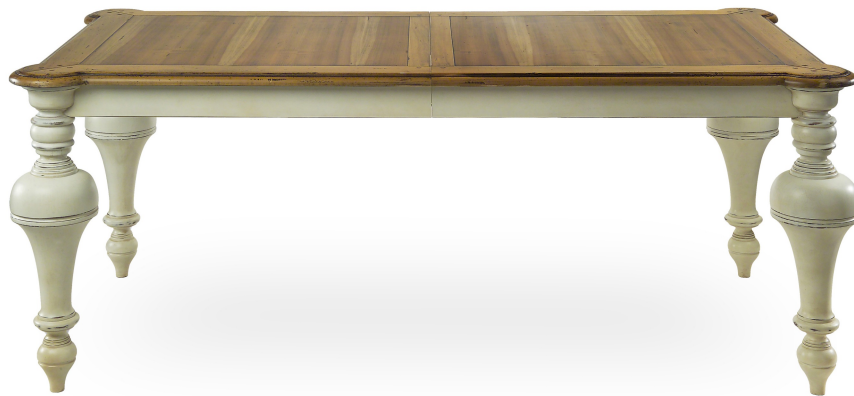

MARIONI

TOWER - RECTANGULAR DINING TABLE EXTENDABLE

Cod: 01982R

Solid wood Tower rectangular extendable dining table with turned legs. Elegant and refined, can be easily positioned in living and dining areas. Several sizes and heights are available. Can be supplied with different finishes for the structure and the top. Upon request can be made to measure.

Each Marioni dining table of the Concept collection, regardless of its style, is intended to guarantee maximum stability and durability over time. This is why we offer tables made of different materials whose characteristics are totally compatible with the final use. The shape is not a problem as we can offer oval, round, rectangular and square tops in various sizes.