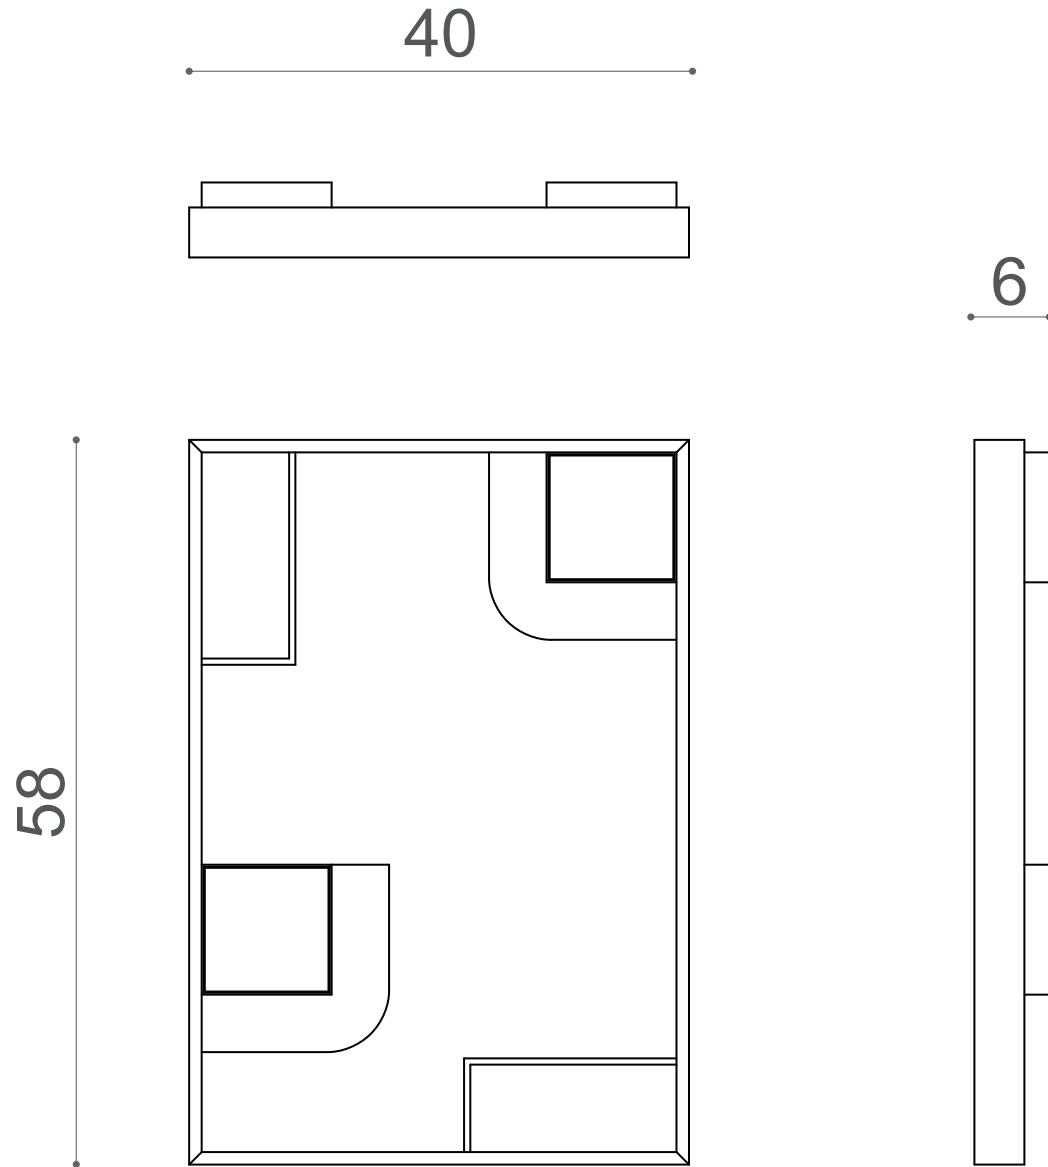

SUNSET

Medium wall lamp

02911A

MARIONI