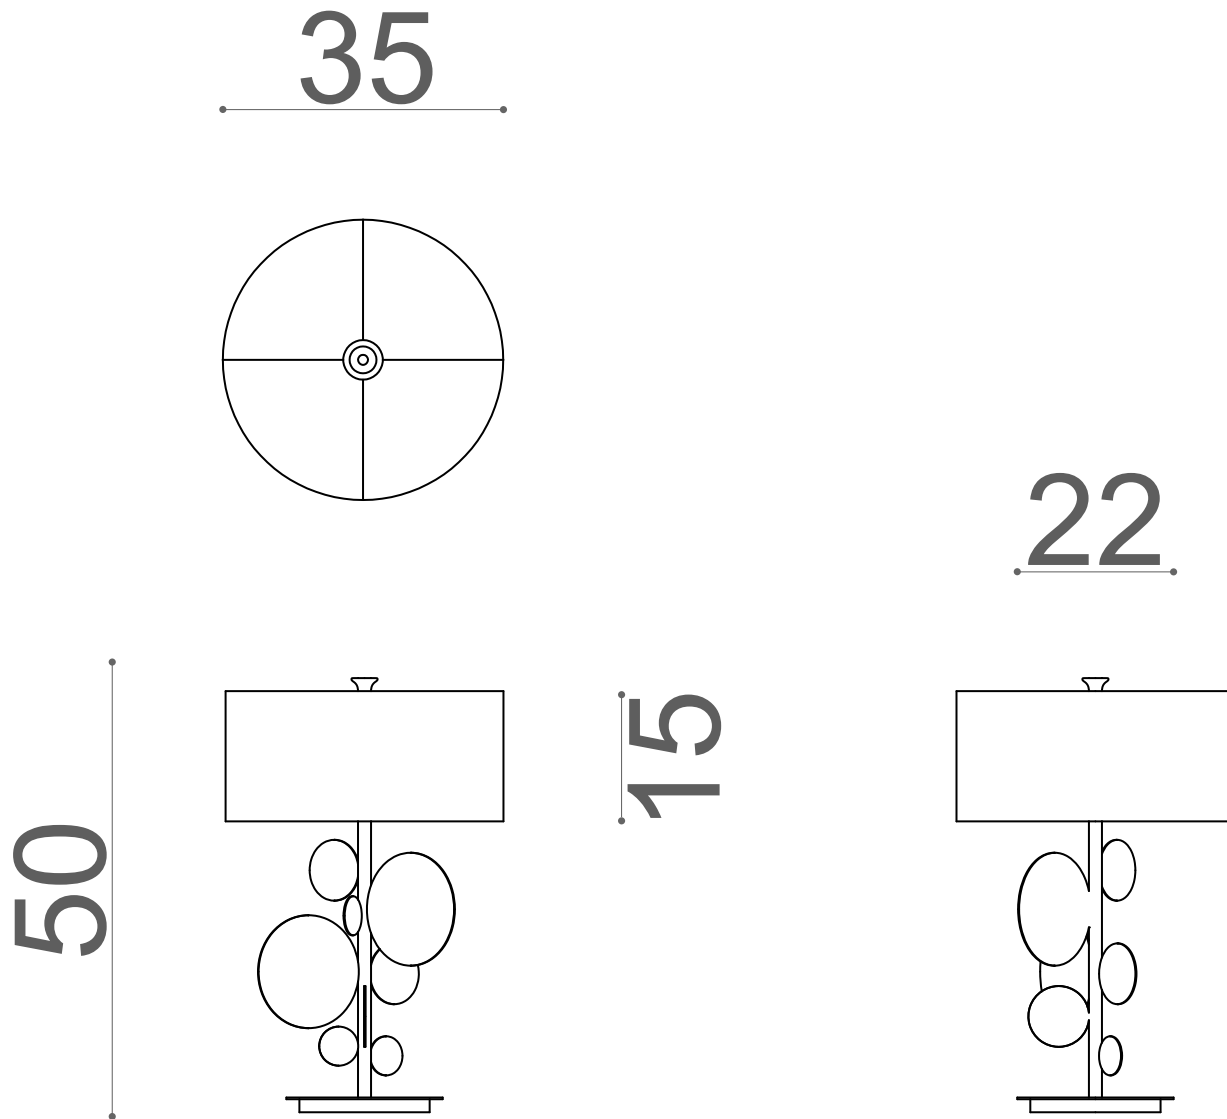

ORION

Small table lamp
02223P

Suggested shade:
NUT - P0093

MARIONI